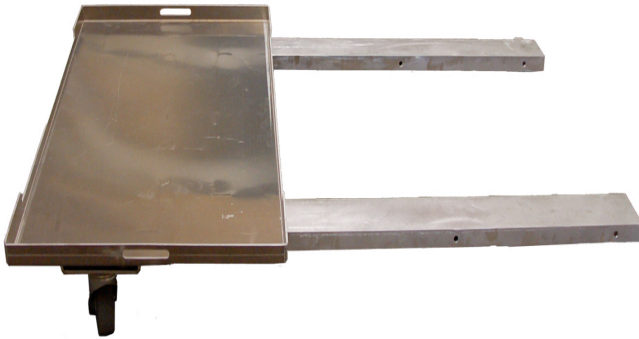

Fiberlock Kontrol Kube TopSlider Uni-Frame Part # 6542

The Kontrol Kube AirBase attaches quickly and easily to the Kontrol Kube Locking Wheel Base to allow for Complete Mobility of ladders, tools, equipment and negative air machine. This innovative attachment makes moving Kontrol Kube Mobile Containment through a facility a quick and easy task that can be done by one person.

Product Features

- Easy locking attachment
- Complete single user mobility
- Accommodates most portable negative air machines
- Can also be used for cable spools, equipment and tools

PRODUCT SPECIFICATIONS

Weight	24 lbs.
Frame Construction	Solid Aluminum